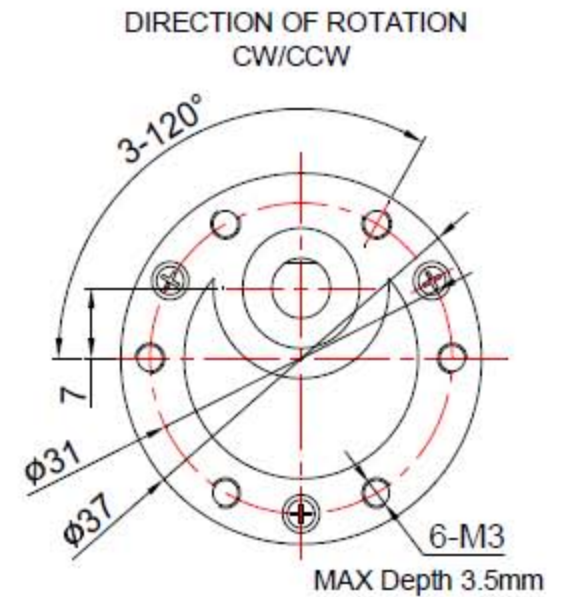

OUTLINE

Model:	L1	L2
MG302	24mm	57mm
MG303	24mm	50mm
MG305	24mm	57mm
MG306	24mm	50mm
MG307	24mm	50mm
MG308	24mm	50mm
MG309	29mm	50mm
MG310	29mm	50mm

Features:

- Bi-direction
- Metal Brush Or Carbon Brush DC Motor
- Spur Gears
- Zinc Die Cast Gear Case
- Sleeve Bronze Bushing