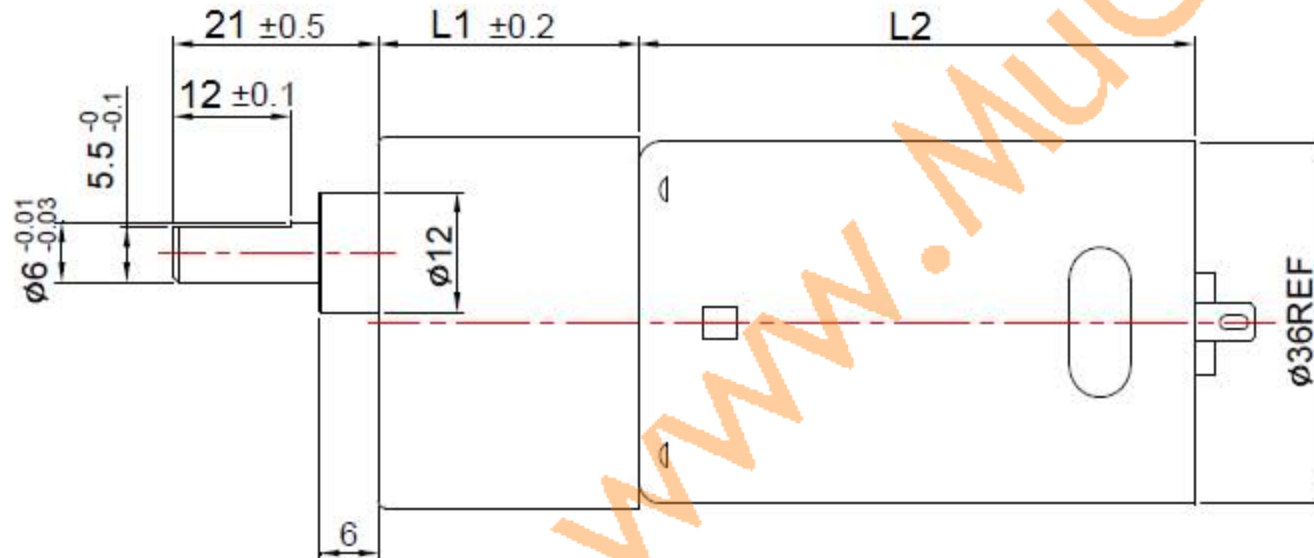

OUTLINE

Model:	L1	L2
MG302	24mm	57mm
MG303	24mm	50mm
MG305	24mm	57mm
MG306	24mm	50mm
MG307	24mm	50mm
MG308	24mm	50mm
MG309	29mm	50mm
MG310	29mm	50mm

Features:

- Bi-direction
- Metal Brush Or Carbon Brush DC Motor
- Spur Gears
- Zinc Die Cast Gear Case
- Sleeve Bronze Bushing