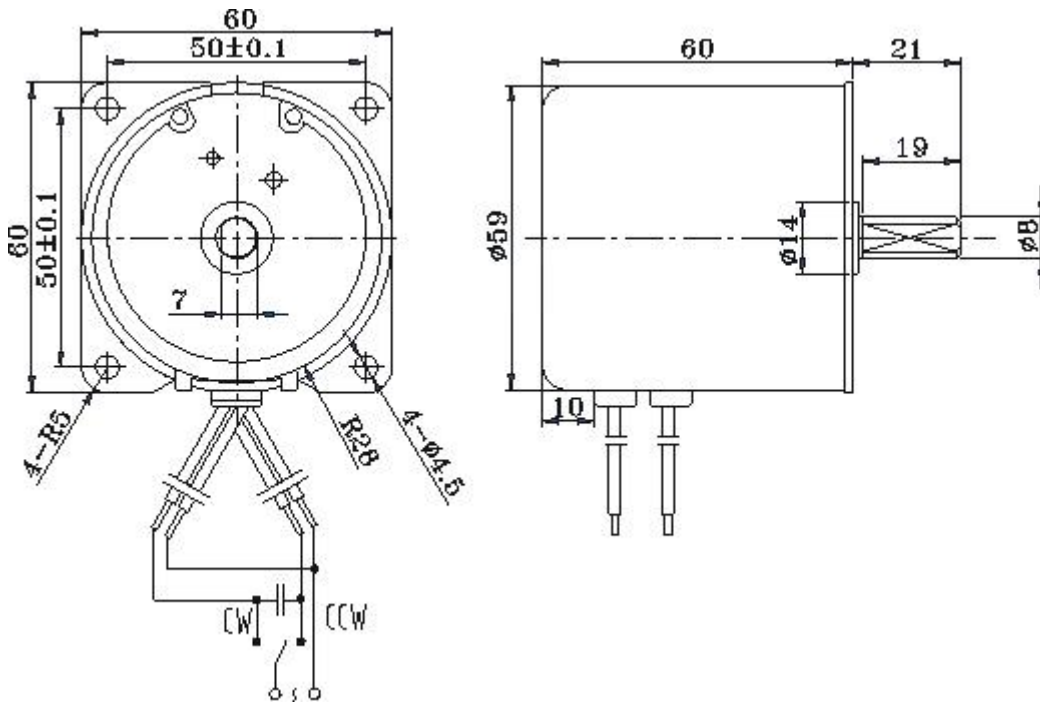

# REVERSIBLE AC SYNCHRONOUS MOTOR

- **Dimensions**

[www.MuGuL.com](http://www.MuGuL.com)

- **Motor Specifications**

Rated Voltage V		220														
Rated Frequency Hz		50/60														
Input Power W		14														
Speed r/min		2.5	3.8	5	7.5	10	12	15	20	25	30	40	50	60	80	110
Torque KgcM	Rated	45	32	26	20	15	13.5	10	7.5	6.5	5	4	3	2.5	2	1.4
	Max	60	50	40	25	20	18	14	10	8.5	7.5	6	4	3.5	2.5	2
Rotation Direction		CW/CCW														